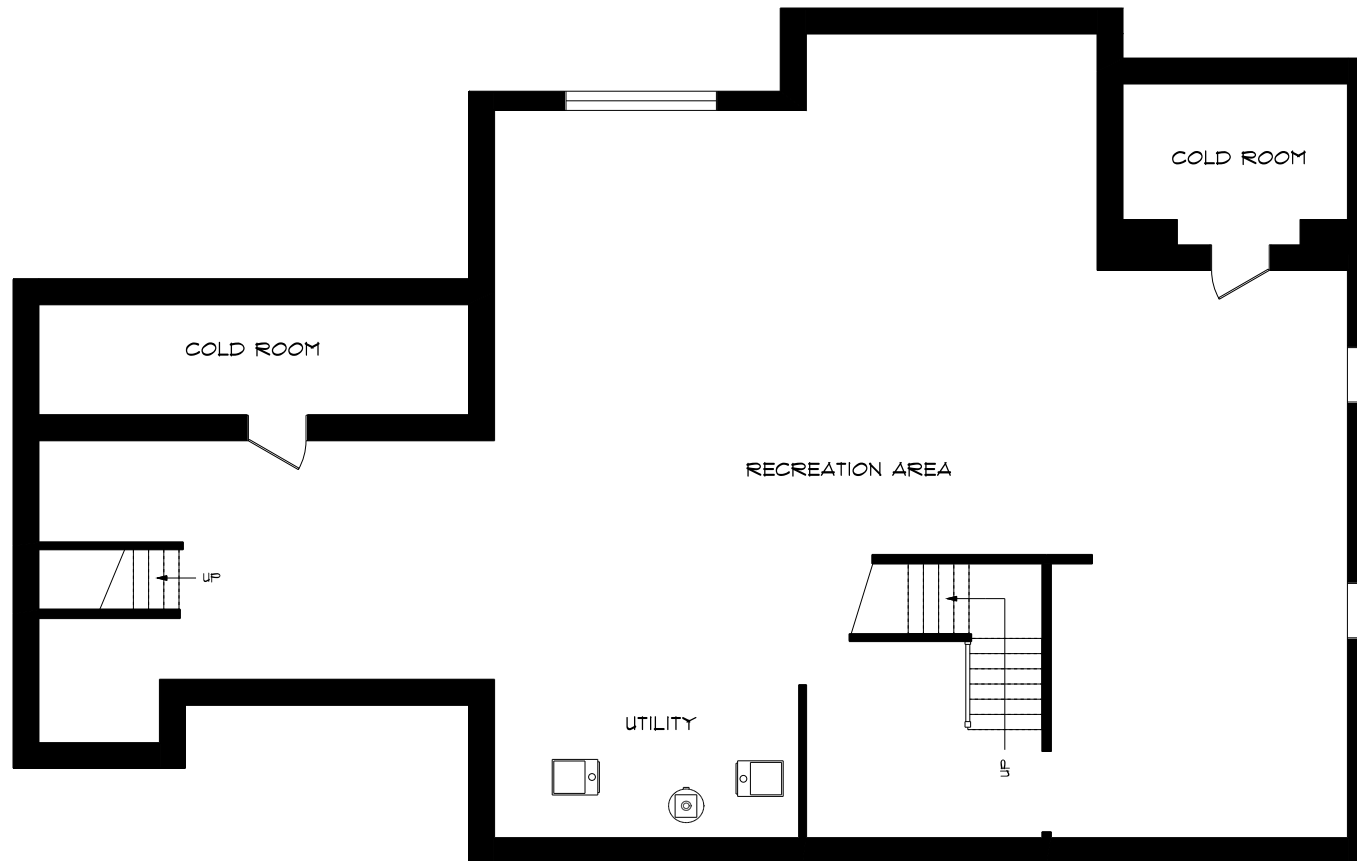

105 EDEN VALE DRIVE

BASEMENT
2548 SQUARE FEET

PHONE 905-271-7010
FAX 905-271-4468
PLANS@PLANITMEASURING.COM

MEASURED ON JUNE 15, 2011
ROOM SIZES SHOULD BE CONSIDERED APPROXIMATE
SINCE MEASUREMENTS ARE SUBJECT TO CERTIFICATION.

© 2011 PLANIT MEASURING®